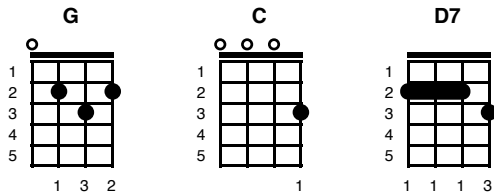

In Heaven There Is No Beer

Ernst Neubach - 1956

Key of G
2/4

G C D7 G x2

G C
In Heaven there is no beer
D7 G
That's why we drink it here
G C
And when we're gone from here
G D7 G
All our friends will be drinking all our beer.